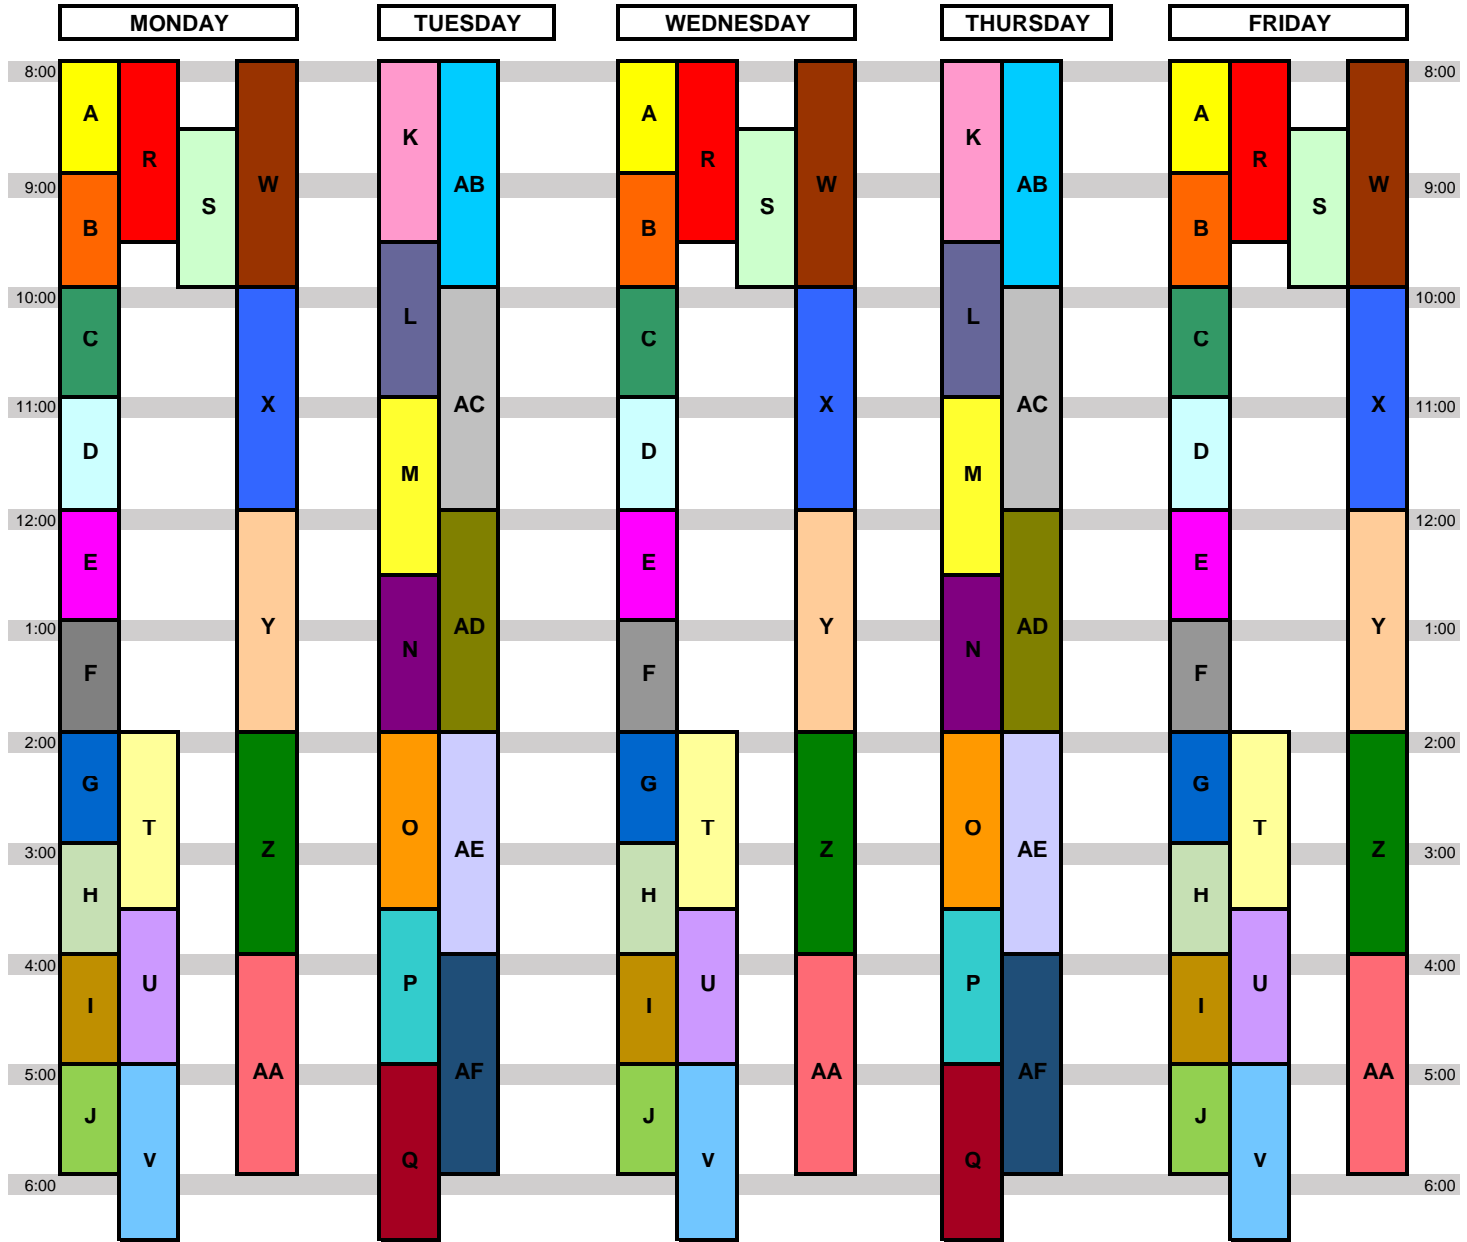

Class Scheduling Modules I

Note: All classes must end no less than ten minutes before the hour or half-hour.